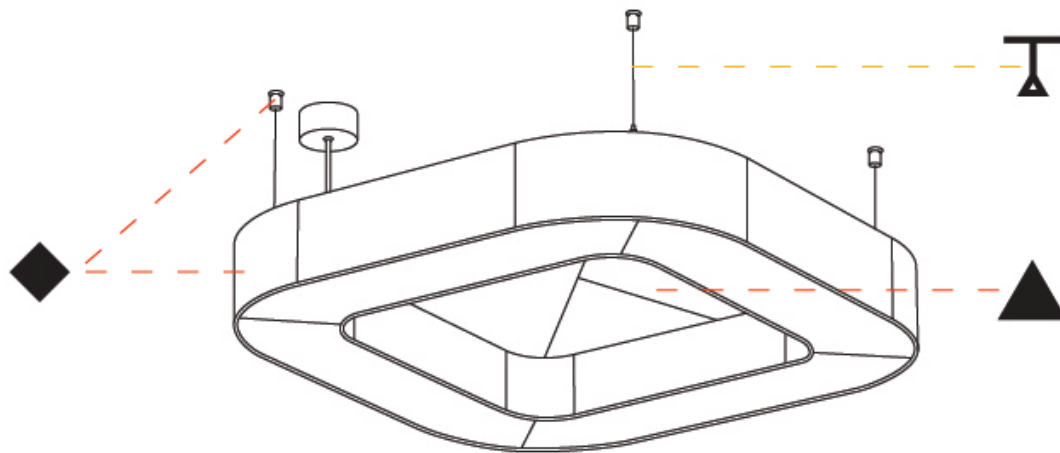

A300735-

PROJECT	_____
TYPE	_____
SPECIFIER	_____
QUANTITY	_____
DATE	_____

A