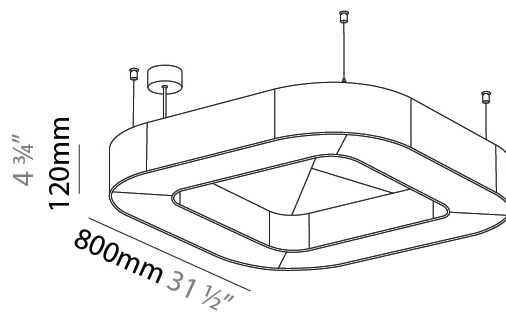

GENERAL

Series: Quantum Acoustic
Partner: Prolicht
Division: Architectural
Installation: Suspension
Product Type: Acoustic
Mounting Location: Ceiling
Light Distribution: Direct

PHYSICAL

Shape: Round
Length (mm): 800
Length (in): 31 1/2
Width (mm): 800
Width (in): 31 1/2
Height (mm): 120
Height (in): 4 3/4

Diffuser: [PMMA - Opal / Micro-Prism](#)
Fixture Finish: [SSR / BKV / CWI / CRY / HAB / UFT / ITA / RUA / FTG / MYG / LOD / PUS / FRO / FUP / KIA / POP / BLS / SPG / MEY / GOH / CHC / COM / ABZ / JAG / OBR / MOS / ROR](#)

Acoustic Finish: [SFW / CYW / SEE / SYN / MTS / PMB / TTN / CYB / STO / DPE / BES / SHB / ARE / ANE / VRD / CRF](#)

Fixture Material: Aluminum
Primary Material: Acoustic
Cable Details: 2000mm / 78 3/4" or 6000mm / 236 1/4" Transparent Cable

ELECTRICAL

Lamp Type: LED (Zhaga Standard)
Input Wattage (W): 58.7
Total Output Wattage (W): 53.7
Dimming: [Tri-Mode (Non-Dimming and Phase Dimming (120Vac only) and 0-10V Dimming)](#)
Driver Included: Yes
Driver Location: Integrated
Driver Class: Class 2
Input Voltage (V): 120

LED

Color Temperature (*K): [2700 / 3000 / 3500 / 4000](#)
Max. Delivered Lumen (lm): Max 6423
Nominal Lumen (lm): Max 8759
CRI: >90 CRI
Lamp Life (hrs): 50000

OPTICAL

RATINGS AND CERTIFICATIONS

Certified By: CSA Certified to UL and CSA Standards
IP rating: IP20