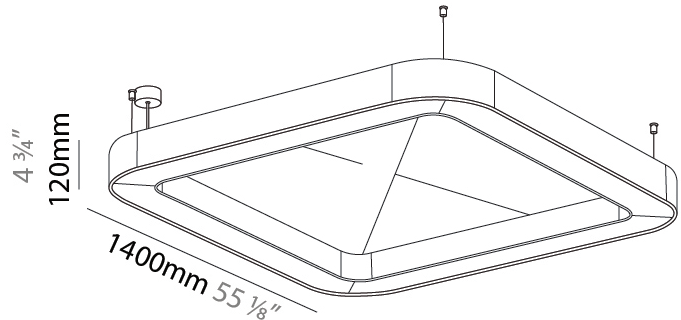

1. To build a product code in our configurator select the specify button on the base model # product page
2. To build a manual product code on this datasheet choose from the options listed below in blue font and add the suffix to the base model #

GENERAL

Series: Quantum Acoustic
Brand: Prolicht
Division: Architectural
Mounting Type: Suspension
Mounting Location: Ceiling
Subcategory: Acoustic

PHYSICAL

Shape: Round
Length (mm): 1400
Length (in): 55 1/8
Width (mm): 1400
Width (in): 55 1/8
Height (mm): 120
Height (in): 4 3/4
Light Distribution: Direct
Diffuser: PMMA - Opal / Micro-Prism
Fixture Finish: SSR / BKV / CWI / CRY / HAB / UFT / ITA / RUA / FTG / MYG / LOD / PUS / FRO / FUP / KIA / POP / BLS / SPG / MEY / GOH / GUM / CHC / COM / ABZ / JAG / OBR / MOS / ROR
Accent Finish: ANC / ASH / BNA / BTC / BZE / CEL / EGG / EVG / FOG / FOS / FST / FUA / IRI / IRO / KHA / LIC / LIM / MER / MSN / MUS / ONX / PEA / PLU / POL / PPY / RAY / ROY / RST / STE / SWD / TAN / TAU
Fixture Material: Aluminum
Cable Details: 2 000mm / 78 3/4" or 6 000mm / 236 1/4" Transparent Cable

ELECTRICAL

Lamp Type: LED (Zhaga Standard)
Input Wattage (W): 78.3

LED

Color Temperature (°K): 2700 / 3000 / 3500 / 4000
Max. Delivered Lumen (lm): Max 12847
Nominal Lumen (lm): Max 17519
CRI: >90 CRI
Lamp Life (hrs): 50000

OPTICAL

RATINGS AND CERTIFICATIONS

Certified By: CSA Certified to UL and CSA Standards
IP rating: IP20