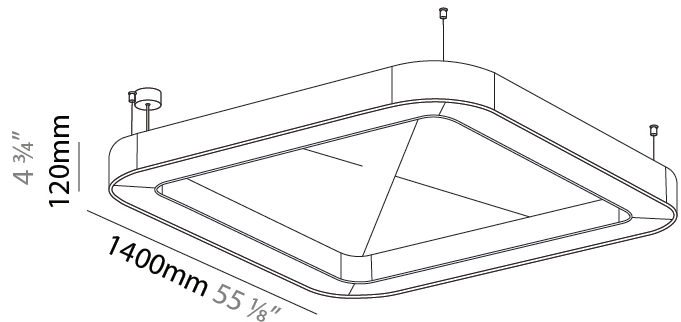

GENERAL

Series: Quantum Acoustic
Partner: Prolicht
Division: Architectural
Installation: Suspension
Product Type: Acoustic
Mounting Location: Ceiling
Light Distribution: Direct

PHYSICAL

Shape: Round
Length (mm): 1400
Length (in): 55 7/8
Width (mm): 1400
Width (in): 55 7/8
Height (mm): 120
Height (in): 4 3/4

Diffuser: [PMMA - Opal / Micro-Prism](#)
Fixture Finish: [SSR / BKV / CWI / CRY / HAB / UFT / ITA / RUA / FTG / MYG / LOD / PUS / FRO / FUP / KIA / POP / BLS / SPG / MEY / GOH / CHC / COM / ABZ / JAG / OBR / MOS / ROR](#)

Acoustic Finish: [SFW / CYW / SEE / SYN / MTS / PMB / TTN / CYB / STO / DPE / BES / SHB / ARE / ANE / VRD / CRF](#)
Fixture Material: Aluminum

Primary Material: Acoustic
Cable Details: 2000mm / 78 3/4" or 6000mm / 236 1/4" Transparent Cable

ELECTRICAL

Lamp Type: LED (Zhaga Standard)
Input Wattage (W): 78.3
Total Output Wattage (W): 71.2
Dimming: [Tri-Mode (Non-Dimming and Phase Dimming (120Vac only) and 0-10V Dimming)](#)
Driver Included: Yes
Driver Location: Integrated
Driver Class: Class 2
Input Voltage (V): 120

LED

Color Temperature (°K): [2700 / 3000 / 3500 / 4000](#)
Max. Delivered Lumen (lm): [6639 / 6871 / 8068 / 6985](#)
Nominal Lumen (lm): [10213 / 6871 / 12412 / 10747](#)
CRI: >90 CRI
Lamp Life (hrs): 50000

OPTICAL

RATINGS AND CERTIFICATIONS

Certified By: CSA Certified to UL and CSA Standards
IP rating: IP20