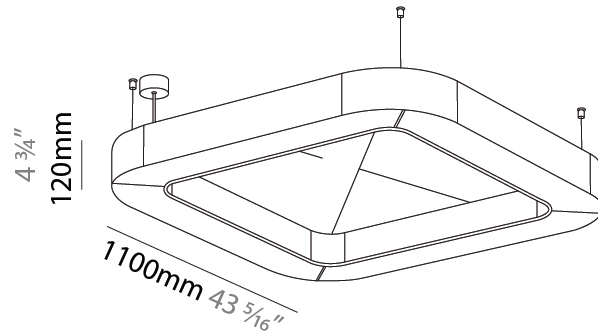

GENERAL

Series: Quantum Acoustic
Partner: Prolicht
Division: Architectural
Installation: Suspension
Product Type: Acoustic
Mounting Location: Ceiling
Light Distribution: Direct / Indirect

PHYSICAL

Shape: Round
Length (mm): 1100
Length (in): 43 ⁵/₁₆
Width (mm): 1100
Width (in): 43 ⁵/₁₆
Height (mm): 120
Height (in): 4 ³/₄

Diffuser: [PMMA - Opal / Micro-Prism](#)
Fixture Finish: [SSR / BKV / CWI / CRY / HAB / UFT / ITA / RUA / FTG / MYG / LOD / PUS / FRO / FUP / KIA / POP / BLS / SPG / MEY / GOH / CHC / COM / ABZ / JAG / OBR / MOS / ROR](#)

Acoustic Finish: [SFW / CYW / SEE / SYN / MTS / PMB / TTN / CYB / STO / DPE / BES / SHB / ARE / ANE / VRD / CRF](#)

Fixture Material: Aluminum
Primary Material: Acoustic
Cable Details: 2000mm / 78 3/4" or 6000mm / 236 1/4" Transparent Cable

ELECTRICAL

Lamp Type: LED (Zhaga Standard)
Input Wattage (W): 97.9
Total Output Wattage (W): 89.1
Dimming: [Tri-Mode (Non-Dimming and Phase Dimming (120Vac only) and 0-10V Dimming)](#)
Driver Included: Yes
Driver Location: Integrated
Driver Class: Class 2
Input Voltage (V): 120

LED

Color Temperature (°K): [2700 / 3000 / 3500 / 4000](#)
Max. Delivered Lumen (lm): Max 9591
Nominal Lumen (lm): Max 13433
CRI: >90 CRI
Lamp Life (hrs): 50000

OPTICAL

RATINGS AND CERTIFICATIONS

Certified By: CSA Certified to UL and CSA Standards
IP rating: IP20