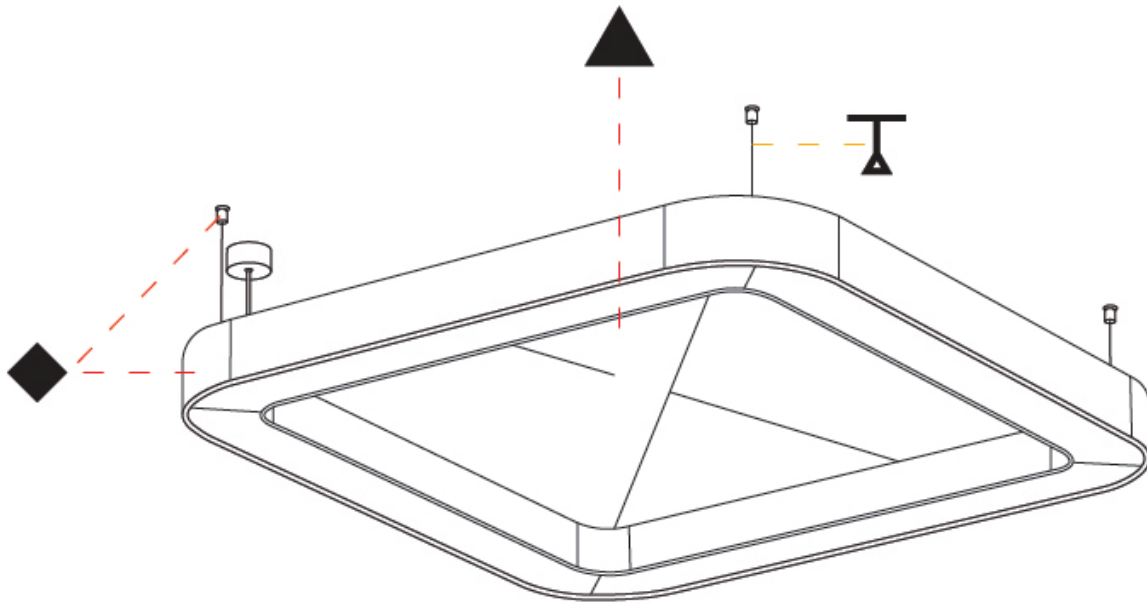

QUANTUM ACOUSTIC SUSPENSION

A300737-

PROJECT	_____
TYPE	_____
SPECIFIER	_____
QUANTITY	_____
DATE	_____

A