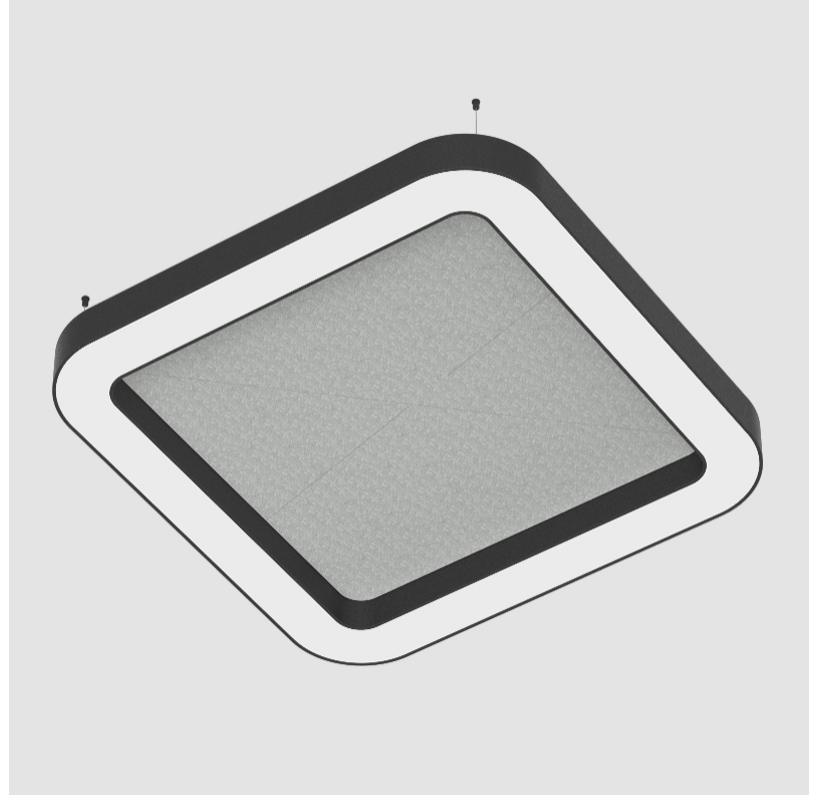

GENERAL

Series: Quantum Acoustic
Partner: Prolicht
Division: Architectural
Installation: Suspension
Product Type: Acoustic
Mounting Location: Ceiling
Light Distribution: Direct / Indirect

PHYSICAL

Shape: Round
Length (mm): 1400
Length (in): 55 7/8
Width (mm): 1400
Width (in): 55 7/8
Height (mm): 120
Height (in): 4 3/4
Diffuser: [PMMA - Opal / Micro-Prism](#)
Fixture Finish: [SSR / BKV / CWI / CRY / HAB / UFT / ITA / RUA / FTG / MYG / LOD / PUS / FRO / FUP / KIA / POP / BLS / SPG / MEY / GOH / CHC / COM / ABZ / JAG / OBR / MOS / ROR](#)
Acoustic Finish: [SFW / CYW / SEE / SYN / MTS / PMB / TTN / CYB / STO / DPE / BES / SHB / ARE / ANE / VRD / CRF](#)
Fixture Material: Aluminum
Primary Material: Acoustic
Cable Details: 2000mm / 78 3/4" or 6000mm / 236 1/4" Transparent Cable

ELECTRICAL

Lamp Type: LED (Zhaga Standard)
Input Wattage (W): 117.5
Total Output Wattage (W): 106.3
Dimming: [Tri-Mode (Non-Dimming and Phase Dimming (120Vac only) and 0-10V Dimming)](#)
Driver Included: Yes
Driver Location: Integrated
Driver Class: Class 2
Input Voltage (V): 120 - 277

LED

Color Temperature (°K): [2700 / 3000 / 3500 / 4000](#)
Max. Delivered Lumen (lm): Max 11338
Nominal Lumen (lm): Max 17519
CRI: >90 CRI
Lamp Life (hrs): 50000

OPTICAL

RATINGS AND CERTIFICATIONS

Certified By: CSA Certified to UL and CSA Standards
IP rating: IP20