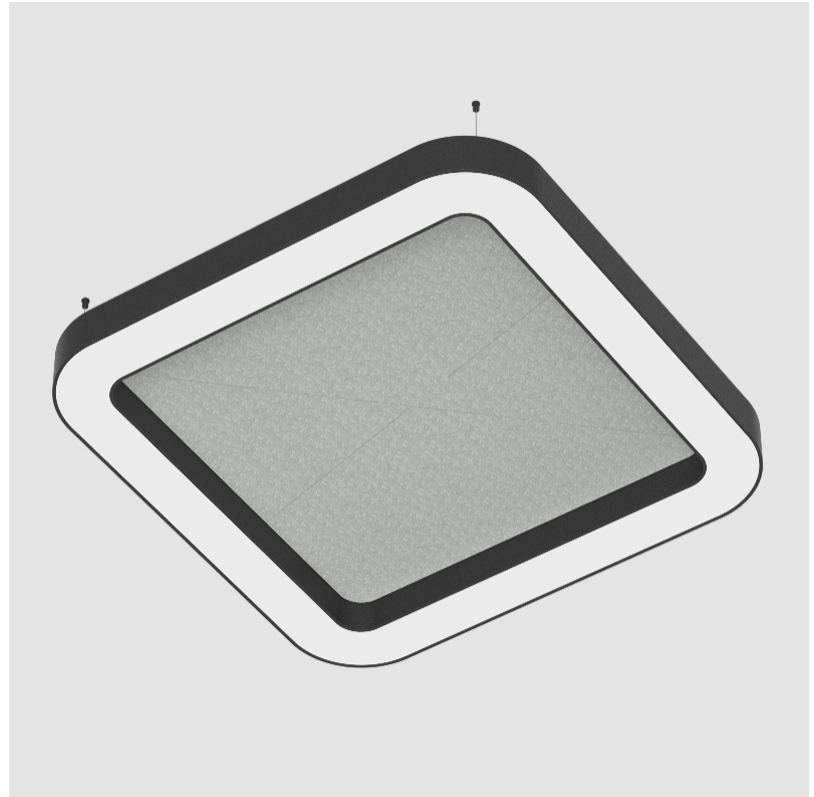

GENERAL

Series: Quantum Acoustic
Partner: Prolicht
Division: Architectural
Installation: Suspension
Product Type: Acoustic
Mounting Location: Ceiling
Light Distribution: Direct

PHYSICAL

Shape: Round
Length (mm): 1400
Length (in): 55 7/8
Width (mm): 1400
Width (in): 55 7/8
Height (mm): 120
Height (in): 4 3/4

Diffuser: [PMMA - Opal / Micro-Prism](#)
Fixture Finish: [SSR / BKV / CWI / CRY / HAB / UFT / ITA / RUA / FTG / MYG / LOD / PUS / FRO / FUP / KIA / POP / BLS / SPG / MEY / GOH / CHC / COM / ABZ / JAG / OBR / MOS / ROR](#)

Acoustic Finish: [SFW / CYW / SEE / SYN / MTS / PMB / TTN / CYB / STO / DPE / BES / SHB / ARE / ANE / VRD / CRF](#)
Fixture Material: Aluminum

Primary Material: Acoustic
Cable Details: 2000mm / 78 3/4" or 6000mm / 236 1/4" Transparent Cable

ELECTRICAL

Lamp Type: LED (Zhaga Standard)
Input Wattage (W): 78.3
Total Output Wattage (W): 71.2
Dimming: [Tri-Mode (Non-Dimming and Phase Dimming (120Vac only) and 0-10V Dimming)](#)
Driver Included: Yes
Driver Location: Integrated
Driver Class: Class 2
Input Voltage (V): 120

LED

Color Temperature (°K): [2700 / 3000 / 3500 / 4000](#)
Max. Delivered Lumen (lm): [6639 / 6871 / 8068 / 6985](#)
Nominal Lumen (lm): [10213 / 6871 / 12412 / 10747](#)
CRI: >90 CRI
Lamp Life (hrs): 50000

OPTICAL

RATINGS AND CERTIFICATIONS

Certified By: CSA Certified to UL and CSA Standards
IP rating: IP20