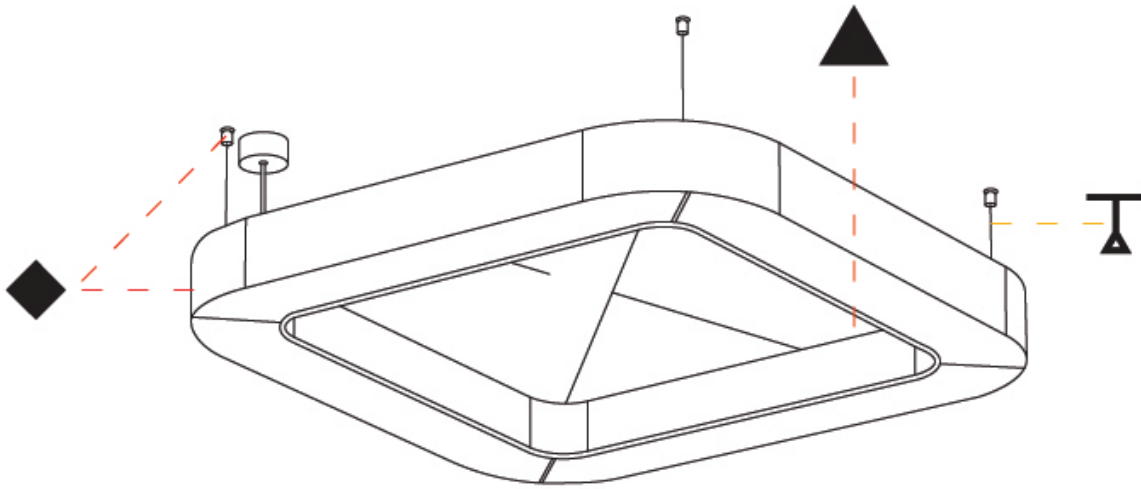

A300736-

PROJECT	_____
TYPE	_____
SPECIFIER	_____
QUANTITY	_____
DATE	_____